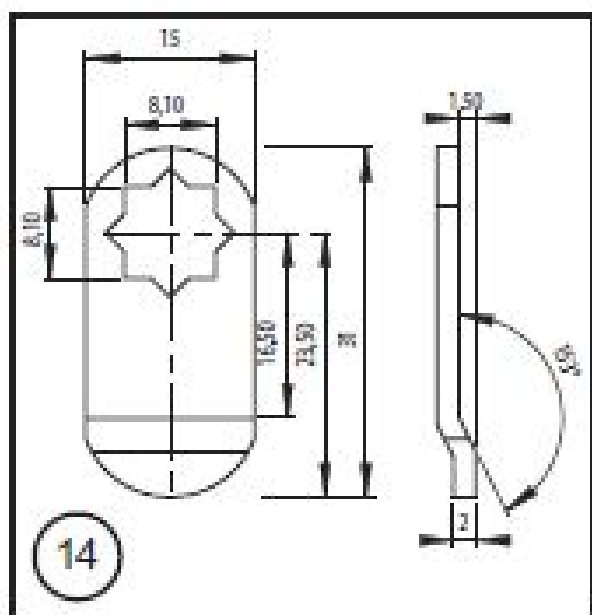

### Description:

Cam No. 14 For 1900 Series, Cranked 3,5mm, 23,5mm C/E

### Item number:

14.04.254-0

Units	Box	Carton	HS Code	Barcode
Pcs.			8301600090	 5704866040822